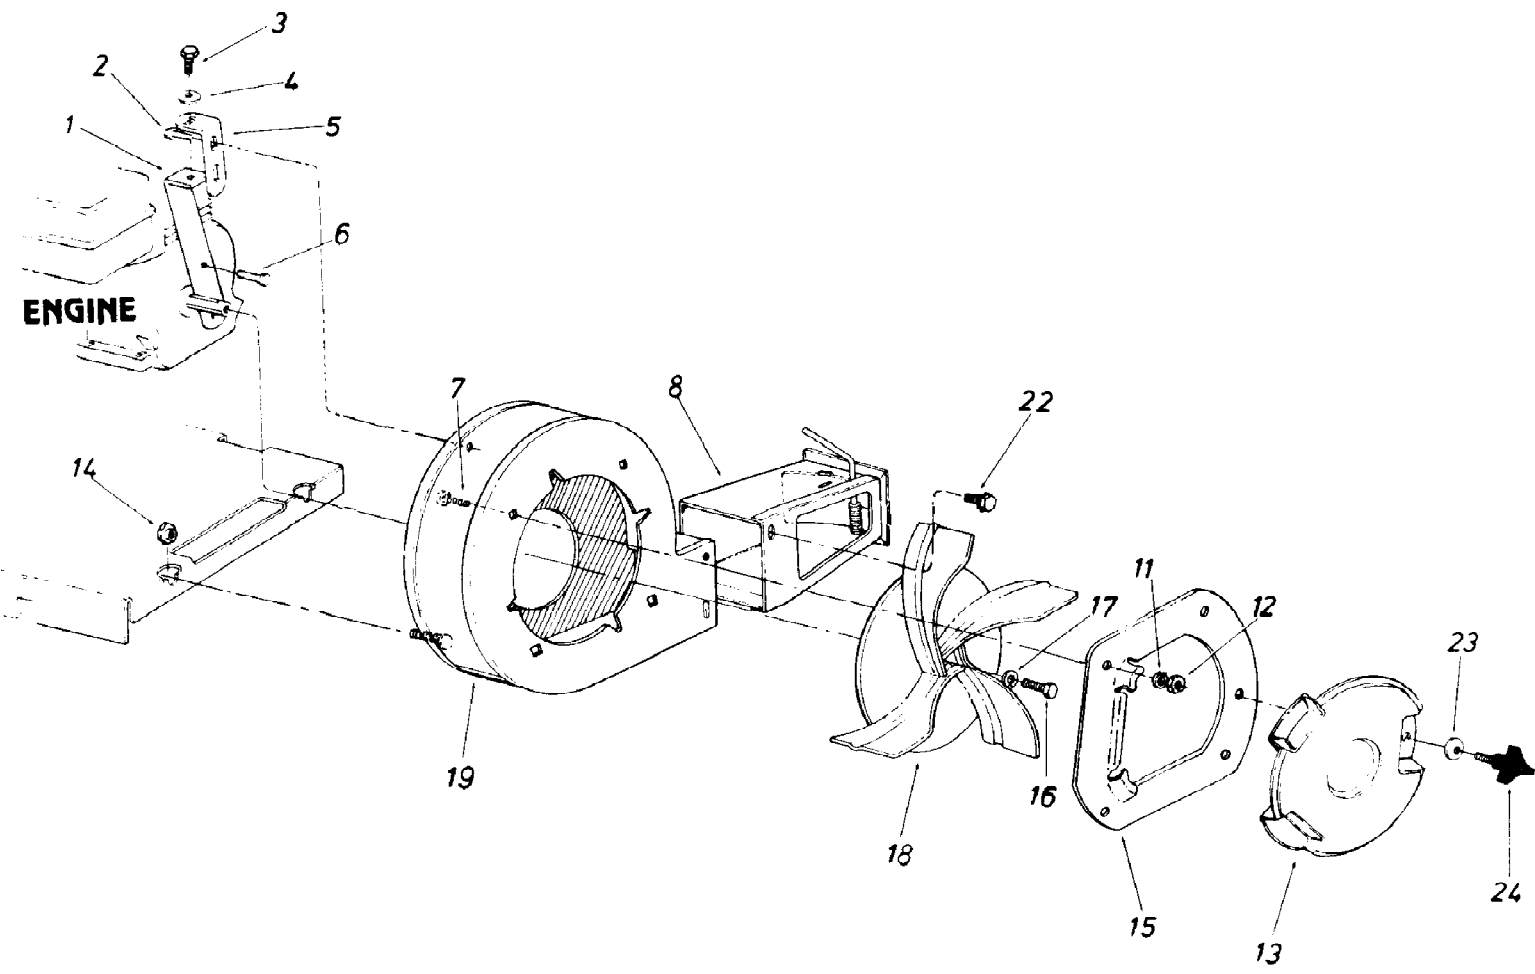

241-692-190 Leaf Blower (1991)
Blower Assembly

241-692-190 Leaf Blower (1991)
Blower Assembly

Page 2 of 4

Ref #	Part Number	Qty	S/P/F	Description
1	14539	1	S	Engine Housing Brace Ass'y.
2	710-0600	1	/P	Hex Self Tap Scr. 5/16" x .50" Lg.
3	710-0118	1	S	Hex Bolt 5/16-18 x .75" Lg.*
4	736-0119	1	S	L.-Wash. 5/16" I.D.*
5	14541	1	S	Right Angle Bracket
6	710-0627	1	/P	Hex Locking Bolt 5/16-24 x .75"
7	710-0260	1	S	Carriage Bolt 5/16-18 x .62" Lg.
8	14479	1	/P	Directional Discharge Ass'y.
11	736-0119	1	S	L.-Wash. 5/16" I.D.*
12	712-0267	1	S	Hex Nut 5/16-18 Thd.*
13	731-0608	1		Blower Guard
14	711-0758	1	S	Hex Shoulder Nut .50" I.D.
15	14563A	1	/P	Nozzle Plate Ass'y.
16	710-0191	1	/P	Hex Bolt 3/8-24 x 1.25" Lg.*
17	736-0217	1	S	L.-Wash. 3/8" I.D. HD.
18	14535	1		Air Vane Plate Ass'y.
19	14496A	1		Blower Housing Ass'y.-Comp.
22	710-0259	1	/P	Hex Sems Bolt 5/16-18 x .62" 4*
23	736-0242	1	/P	Belleville Wash. .34" I.D. x .87" O.D.
24	720-0170	1	/P	3-Arm Thumb Scr. 5/16-18 x .75" Lg.