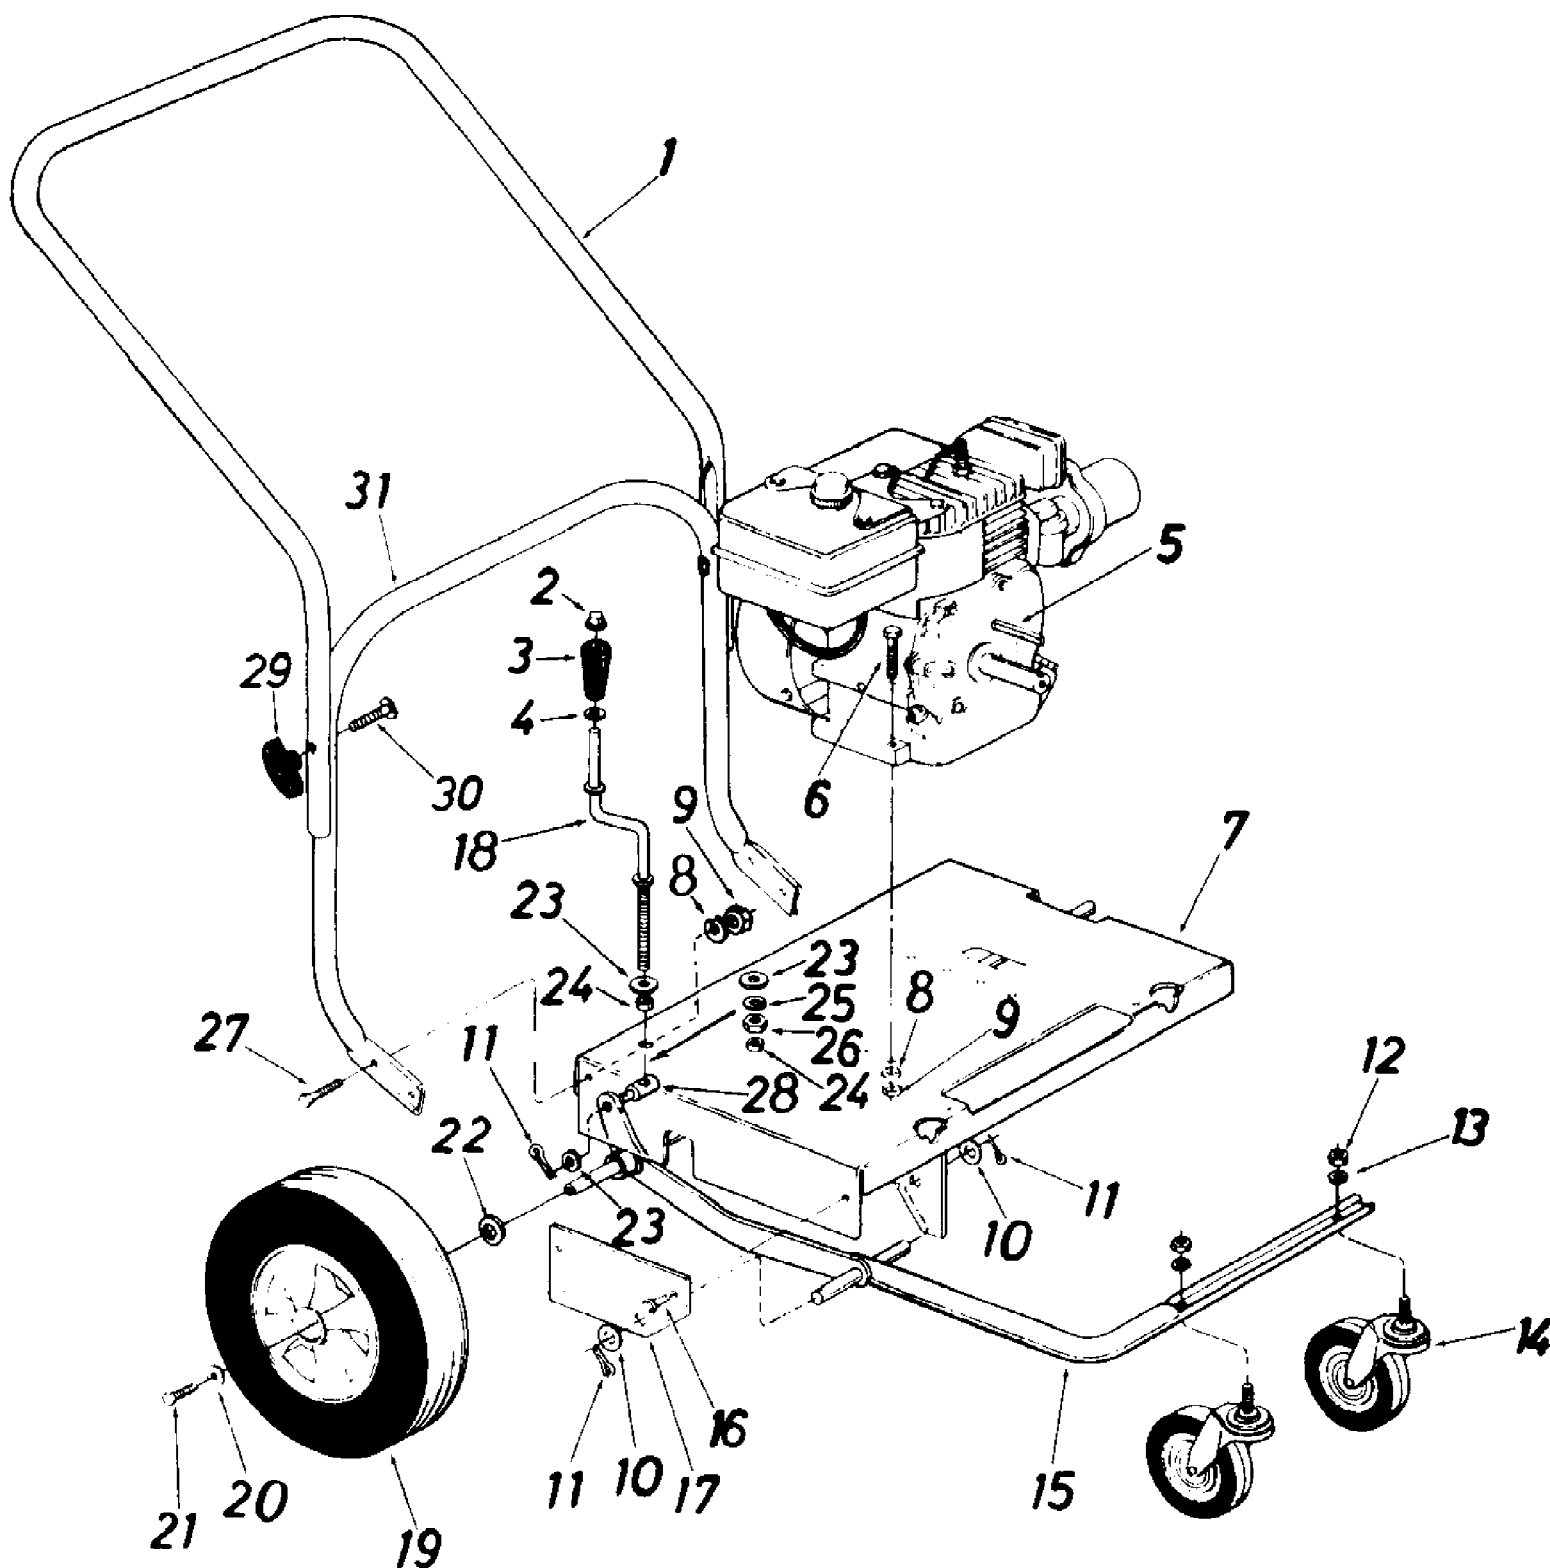

241-692-190 Leaf Blower (1991)
Blower Assembly

241-692-190 Leaf Blower (1991)
Blower Assembly

Page 2 of 4

Ref #	Part Number	Qty	S/P/F	Description
1	14539	1	S	Engine Housing Brace Ass'y.
2	710-0600	1	/P	Hex Self Tap Scr. 5/16" x .50" Lg.
3	710-0118	1	S	Hex Bolt 5/16-18 x .75" Lg.*
4	736-0119	1	S	L.-Wash. 5/16" I.D.*
5	14541	1	S	Right Angle Bracket
6	710-0627	1	/P	Hex Locking Bolt 5/16-24 x .75"
7	710-0260	1	S	Carriage Bolt 5/16-18 x .62" Lg.
8	14479	1	/P	Directional Discharge Ass'y.
11	736-0119	1	S	L.-Wash. 5/16" I.D.*
12	712-0267	1	S	Hex Nut 5/16-18 Thd.*
13	731-0608	1		Blower Guard
14	711-0758	1	S	Hex Shoulder Nut .50" I.D.
15	14563A	1	/P	Nozzle Plate Ass'y.
16	710-0191	1	/P	Hex Bolt 3/8-24 x 1.25" Lg.*
17	736-0217	1	S	L.-Wash. 3/8" I.D. HD.
18	14535	1		Air Vane Plate Ass'y.
19	14496A	1		Blower Housing Ass'y.-Comp.
22	710-0259	1	/P	Hex Sems Bolt 5/16-18 x .62" 4*
23	736-0242	1	/P	Belleville Wash. .34" I.D. x .87" O.D.
24	720-0170	1	/P	3-Arm Thumb Scr. 5/16-18 x .75" Lg.